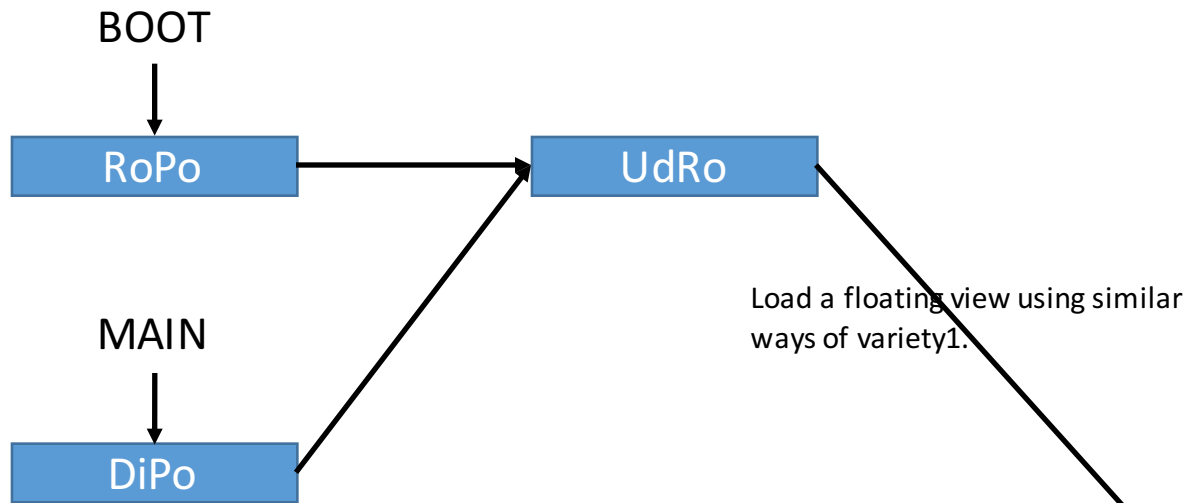

Koler Variety2

Load a floating view using similar ways of variety1.

The password you typed in will send to a server to verify.

<http://mobpornapp.com>

FrTe

Check whether it is running in the emulator by check imei equals 000000000... or not.