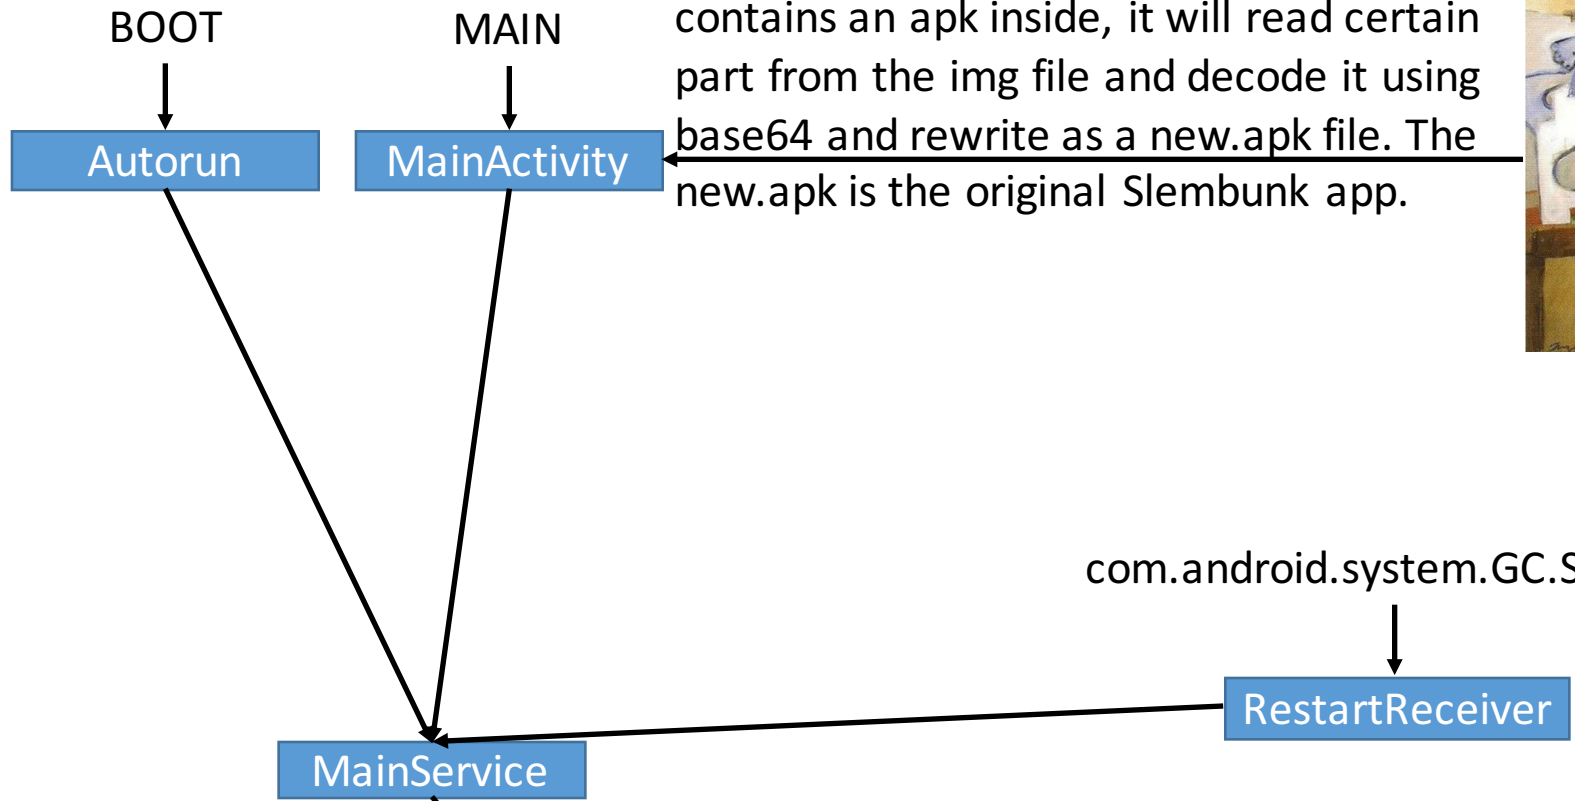

Slembunk Variety3

This pic in the assets/img/new.png contains an apk inside, it will read certain part from the img file and decode it using base64 and rewrite as a new.apk file. The new.apk is the original Slembunk app.

com.android.system.GC.Service

Schedule every 64 millisecs

If new apk did not installed install it via Installer.

Install new.apk

PACKAGE_ADDED

If the new apk installed, start it. Then hide this installer app.